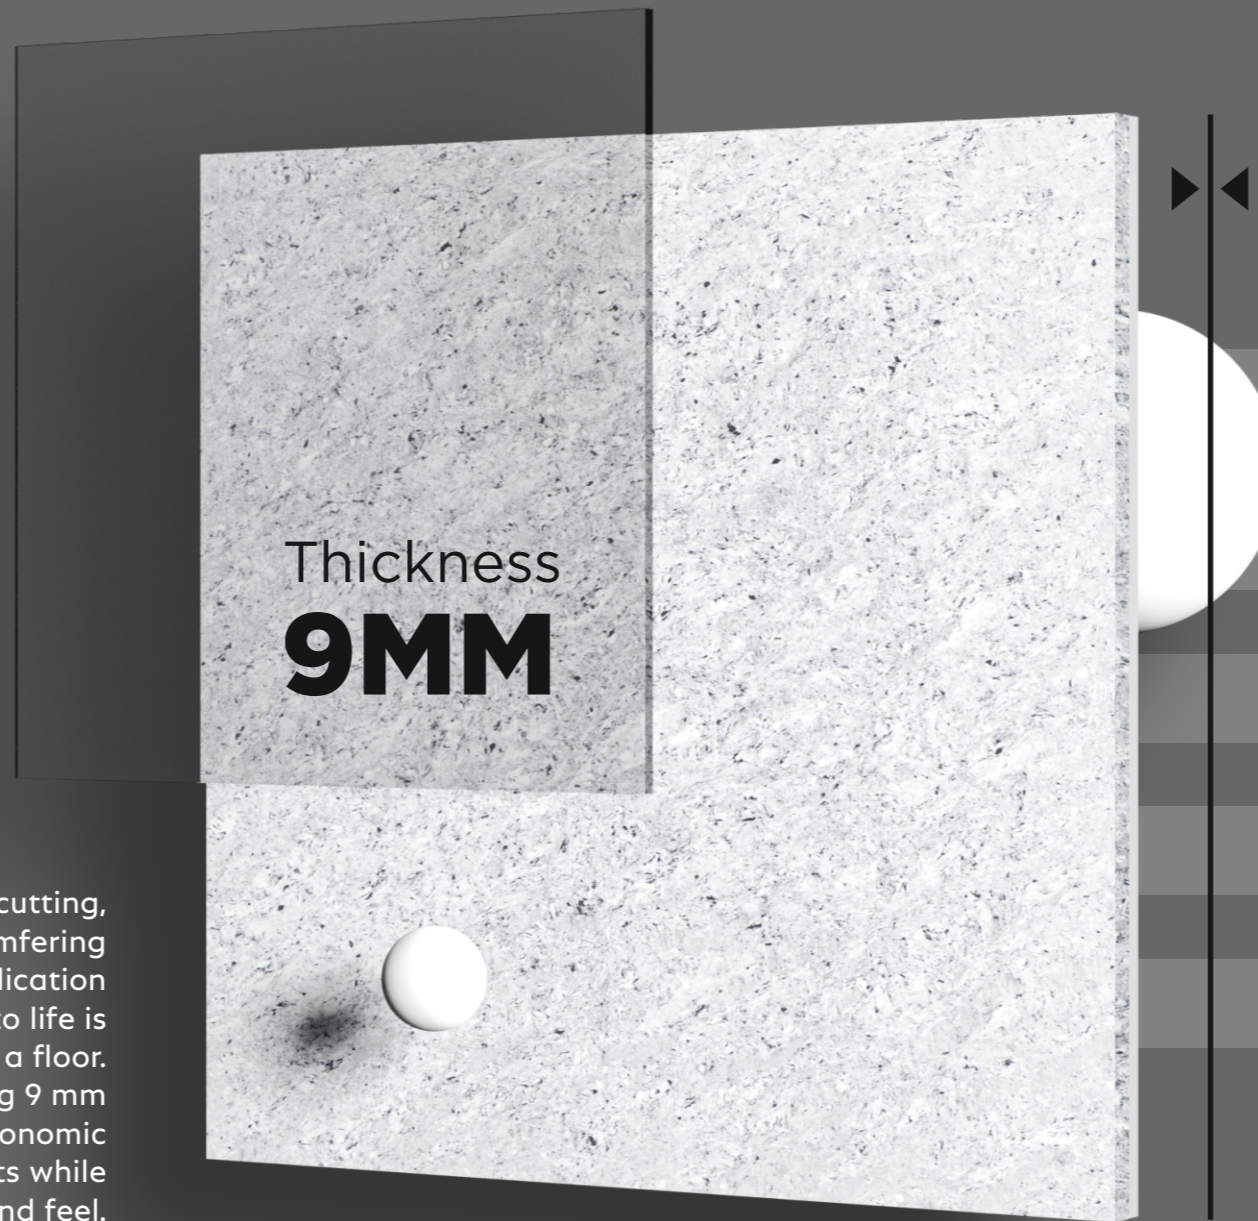

DAKSHINAMURTI[®]
TILES FOR ALL SURFACES

**600x
600mm**

Double Charge
Collection

www.dakshinamurti.com

**600x
600mm**

**DOUBLE
CHARGE**

We designed and produced ceramic surfaces in size of 600x600mm where pragmatism meets beauty, innovation completes tradition, and technology is shaped to human needs. Exclusive technologies are matched with style, taste, a passion for ceramics and a love of beauty. Our surfaces are crafted to make your space mesmerizing.

Amazon Beige

Amazon Cherry

600X
600MM | Thickness
9 MM | Finish
Glossy

**DOUBLE
CHARGE**

600X
600MM | Thickness
9 MM | Finish
Glossy

**DOUBLE
CHARGE**

Amazon Ice

600X
600MM | Thickness
9 MM | Finish
Glossy

**DOUBLE
CHARGE**

Tropicona Frost

600X
600MM | Thickness
9 MM | Finish
Glossy

**DOUBLE
CHARGE**

Vintage Pearl

600X
600MM | Thickness
9 MM | Finish
Glossy

**DOUBLE
CHARGE**

www.dakshinamurti.com