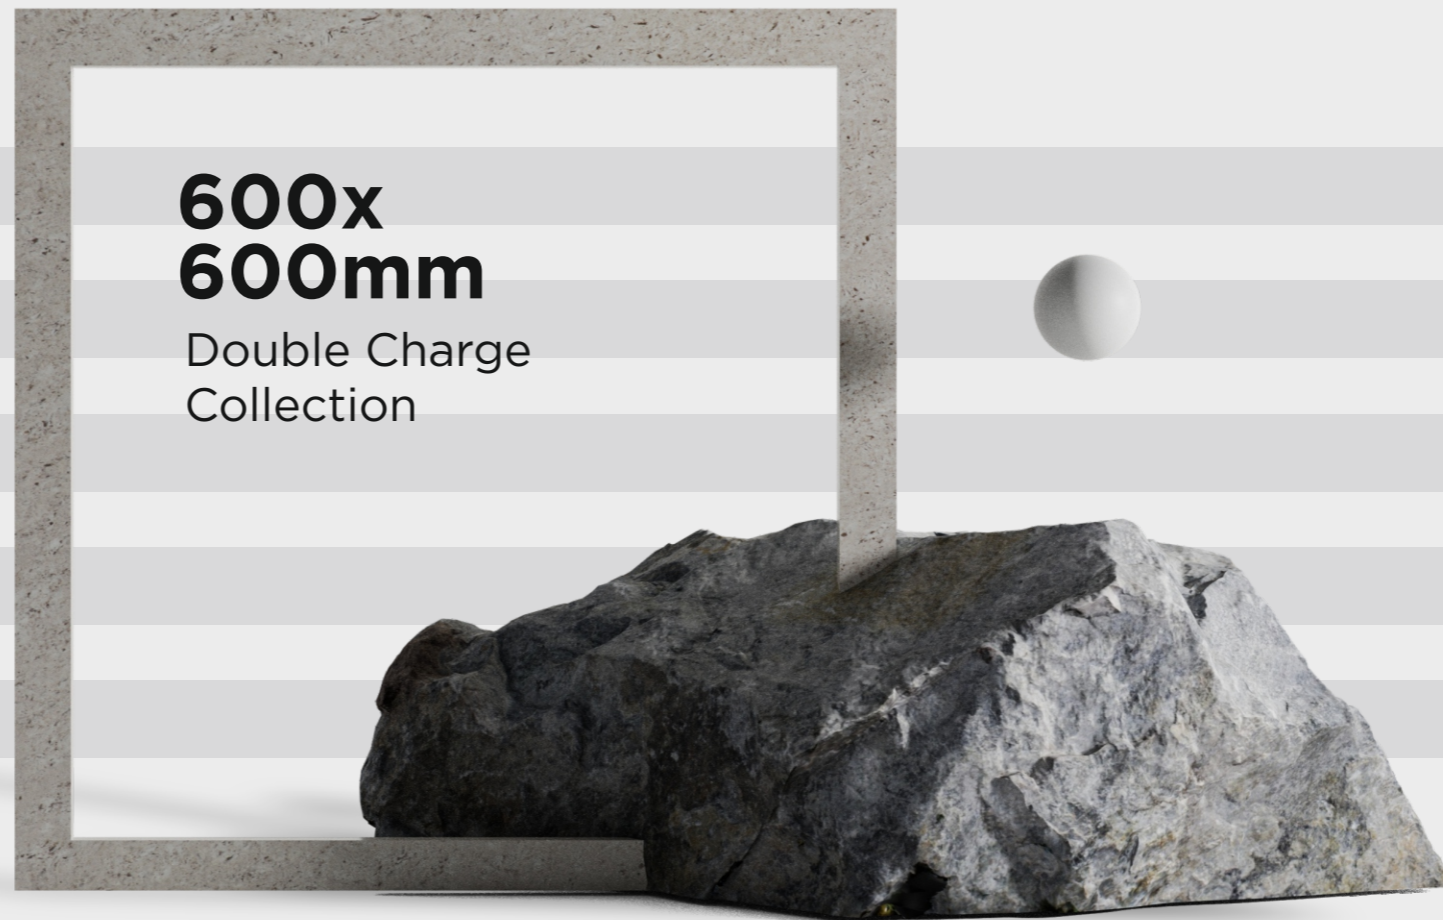

DAKSHINAMURTI[®]
TILES FOR ALL SURFACES

**600x
600mm**

Double Charge
Collection

www.dakshinamurti.com

**600x
600mm**

**DOUBLE
CHARGE**

We designed and produced ceramic surfaces in size of 600x600mm where pragmatism meets beauty, innovation completes tradition, and technology is shaped to human needs. Exclusive technologies are matched with style, taste, a passion for ceramics and a love of beauty. Our surfaces are crafted to make your space mesmerizing.