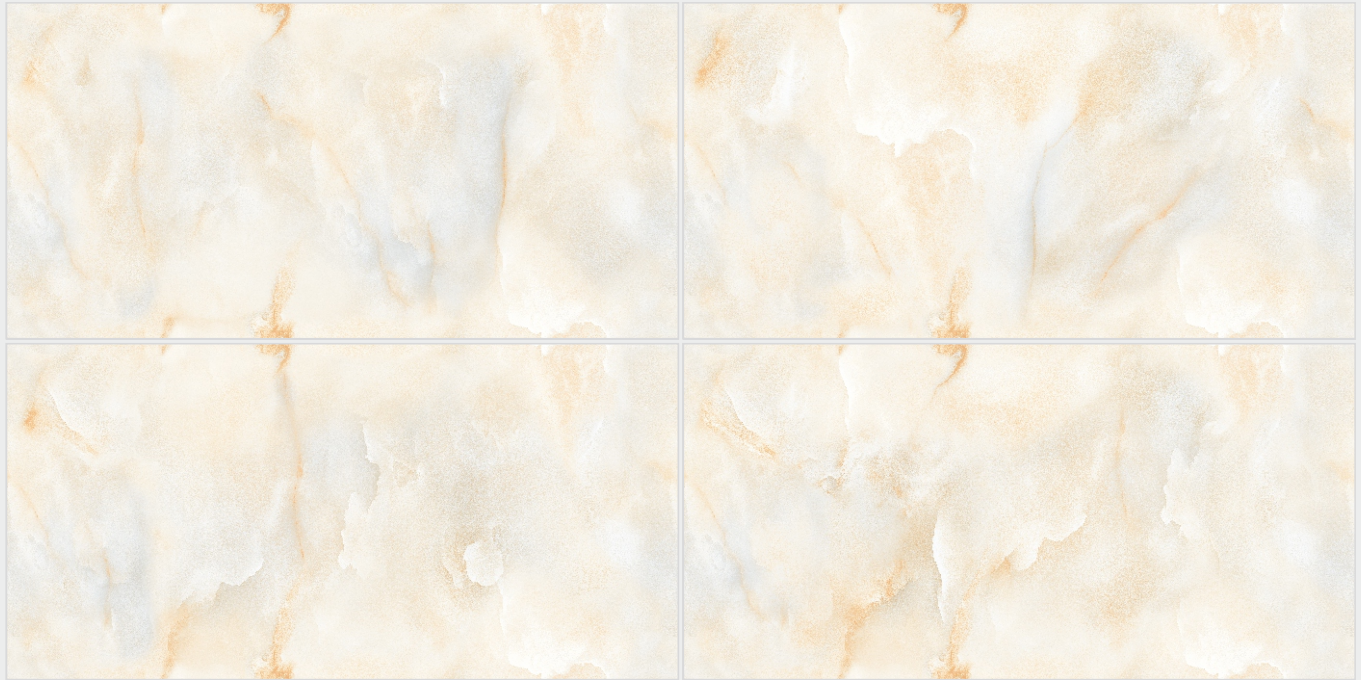

DAKSHINAMURTI®
TILES FOR ALL SURFACES

END MATCH
COLLECTION

EM 22002

FINISH: **GLOSSY** | SIZE: **60x120cm**