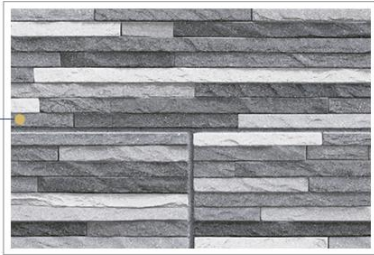

DIGITAL WALL TILES
300 X 450 MM

DAKSHINAMURTI
TILES FOR ALL SURFACES

ELE 568

DIGITAL WALL TILES
3 0 0 X 4 5 0 M M

**RUSTIC
ELEVATION**

DAKSHINAMURTI®
TILES FOR ALL SURFACES

ELE 569

DIGITAL WALL TILES
3 0 0 X 4 5 0 M M